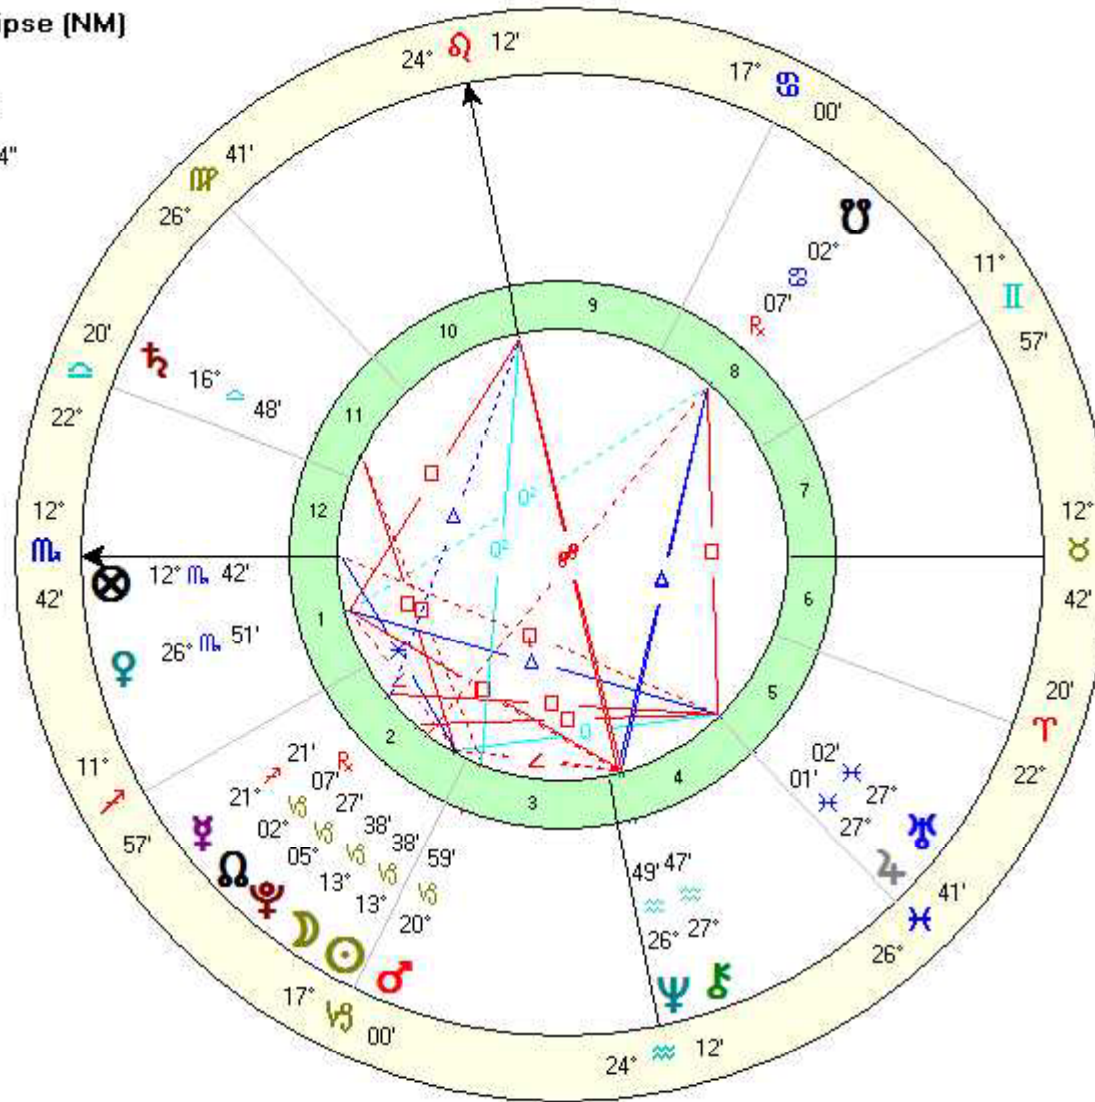

Solar Partial Eclipse (NM)

Natal Chart

Jan 4 2011, Tue
3:02:36 am CST +6:00
Hudson, Wisconsin
44°N58'29" 092°W45'24"

Geocentric
Tropical
Placidus
Mean Node

Solar Partial Eclipse (NM)

Natal Chart

Jun 1 2011, Wed
3:02:36 pm CST +6:00
Hudson, Wisconsin
44°N58'29" 092°W45'24"

Geocentric
Tropical
Placidus
Mean Node

Total Lunar Eclipse (FM)

Natal Chart

Jun 15 2011, Wed
2:13:34 pm CST +6:00
Hudson, Wisconsin
44°N58'29" 092°W45'24"

Geocentric
Tropical
Placidus
Mean Node

Solar Partial Eclipse (NM)

Natal Chart

Jul 1 2011, Fri
2:53:54 am CST +6:00
Hudson, Wisconsin
44°N58'29" 092°W45'24"

Geocentric
Tropical
Placidus
Mean Mode

Solar Partial Eclipse (NM)

Natal Chart

Nov 25 2011, Fri

0:09:40 am CST +6:00

Hudson, Wisconsin

44°N58'29" 092°W45'24"

Geocentric

Tropical

Placidus

Mean Node