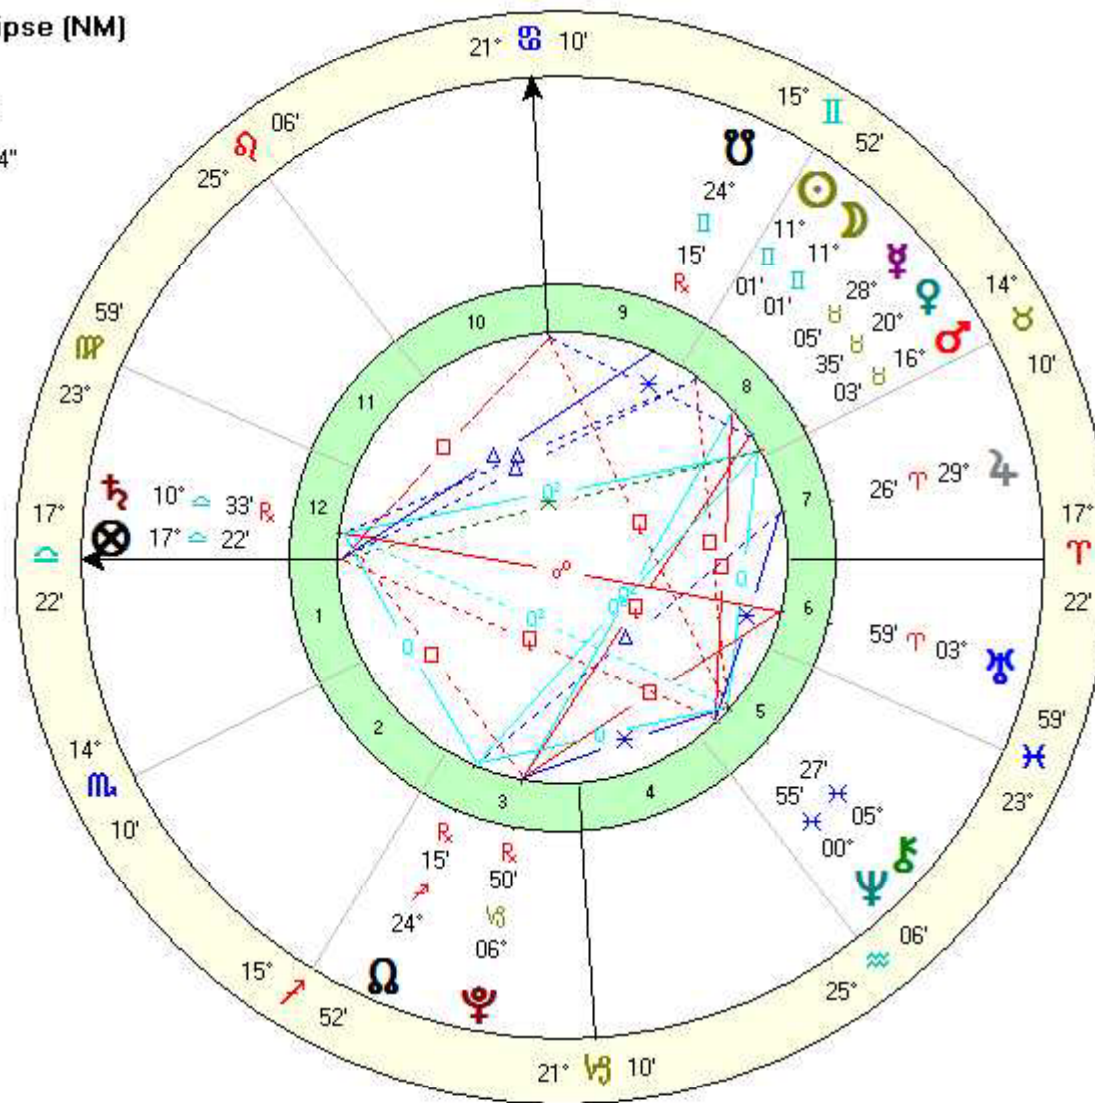

Solar Partial Eclipse (NM)

Natal Chart

Jan 4 2011, Tue
3:02:36 am CST +6:00
Hudson, Wisconsin
44°N58'29" 092°W45'24"

Geocentric
Tropical
Placidus
Mean Node

Solar Partial Eclipse (NM)

Natal Chart

Jun 1 2011, Wed
3:02:36 pm CST +6:00
Hudson, Wisconsin
44°N58'29" 092°W45'24"

Geocentric
Tropical
Placidus
Mean Node

Total Lunar Eclipse (FM)

Natal Chart

Jun 15 2011, Wed
2:13:34 pm CST +6:00
Hudson, Wisconsin
44°N58'29" 092°W45'24"

Geocentric
Tropical
Placidus
Mean Node

Solar Partial Eclipse (NM)

Natal Chart

Jul 1 2011, Fri
2:53:54 am CST +6:00
Hudson, Wisconsin
44°N58'29" 092°W45'24"

Geocentric
Tropical
Placidus
Mean Mode

Solar Partial Eclipse (NM)

Natal Chart

Nov 25 2011, Fri

0:09:40 am CST +6:00

Hudson, Wisconsin

44°N58'29" 092°W45'24"

Geocentric

Tropical

Placidus

Mean Node