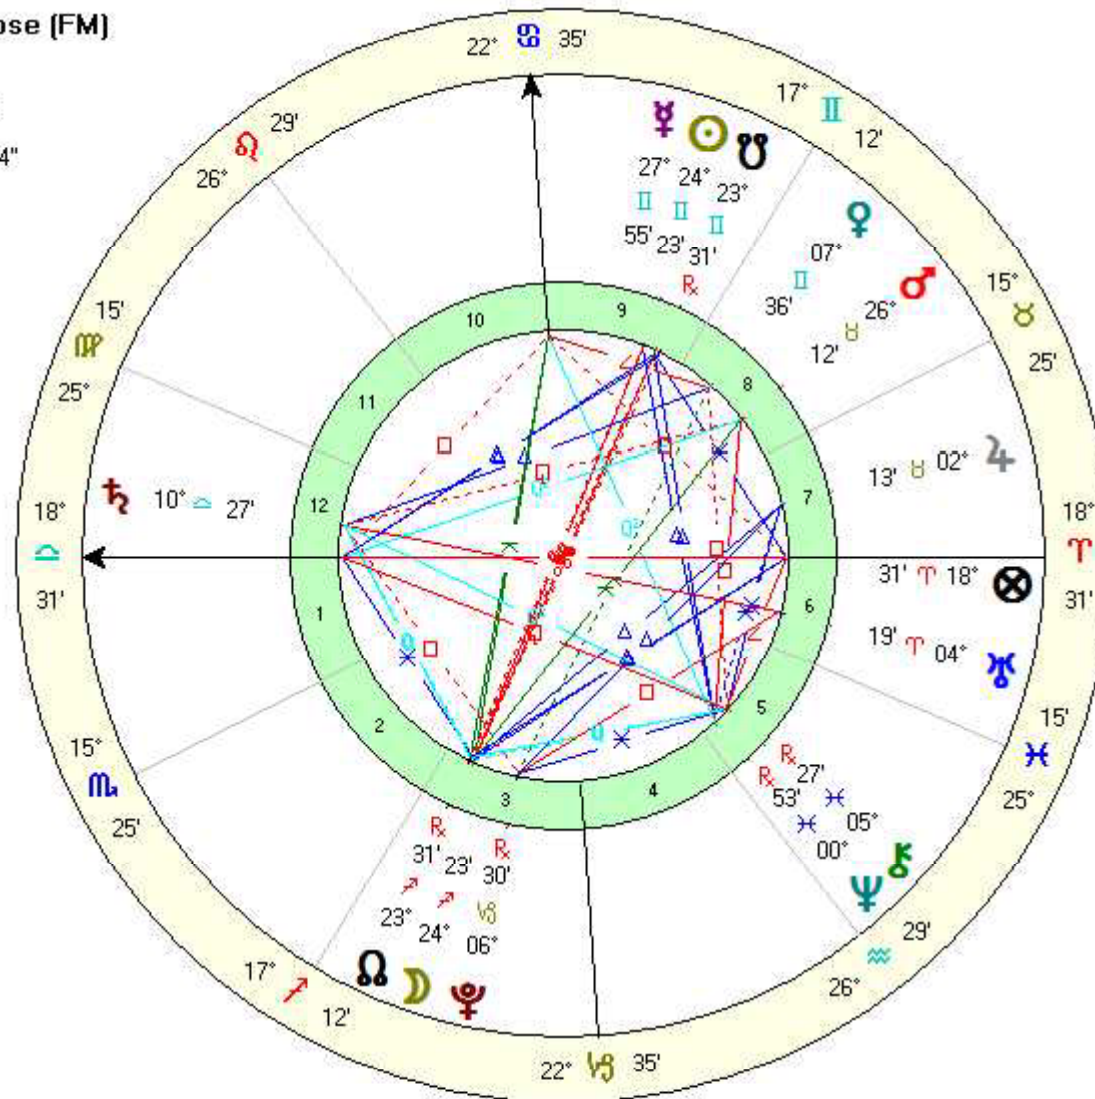

Solar Partial Eclipse (NM)

Natal Chart

Jan 4 2011, Tue
3:02:36 am CST +6:00
Hudson, Wisconsin
44°N58'29" 092°W45'24"

Geocentric
Tropical
Placidus
Mean Node

Solar Partial Eclipse (NM)

Natal Chart

Jun 1 2011, Wed
3:02:36 pm CST +6:00
Hudson, Wisconsin
44°N58'29" 092°W45'24"

Geocentric
Tropical
Placidus
Mean Node

Total Lunar Eclipse (FM)

Natal Chart

Jun 15 2011, Wed
2:13:34 pm CST +6:00
Hudson, Wisconsin
44°N58'29" 092°W45'24"

Geocentric
Tropical
Placidus
Mean Node

Solar Partial Eclipse (NM)

Natal Chart

Jul 1 2011, Fri
2:53:54 am CST +6:00
Hudson, Wisconsin
44°N58'29" 092°W45'24"

Geocentric
Tropical
Placidus
Mean Mode

Solar Partial Eclipse (NM)

Natal Chart

Nov 25 2011, Fri

0:09:40 am CST +6:00

Hudson, Wisconsin

44°N58'29" 092°W45'24"

Geocentric

Tropical

Placidus

Mean Node