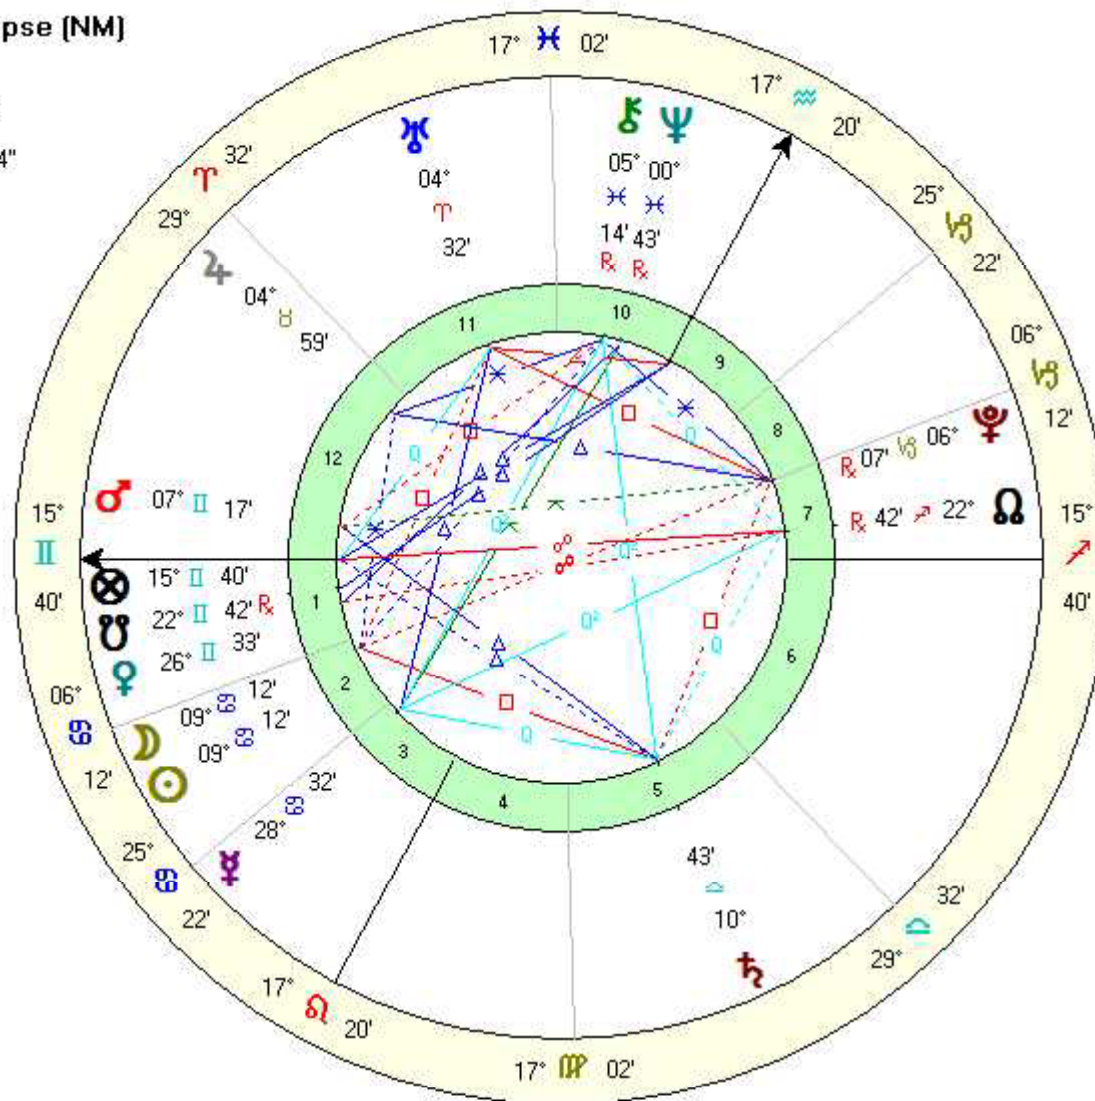

Solar Partial Eclipse (NM)

Natal Chart

Jan 4 2011, Tue
3:02:36 am CST +6:00
Hudson, Wisconsin
44°N58'29" 092°W45'24"

Geocentric
Tropical
Placidus
Mean Node

Solar Partial Eclipse (NM)

Natal Chart

Jun 1 2011, Wed
3:02:36 pm CST +6:00
Hudson, Wisconsin
44°N58'29" 092°W45'24"

Geocentric
Tropical
Placidus
Mean Node

Total Lunar Eclipse (FM)

Natal Chart

Jun 15 2011, Wed
2:13:34 pm CST +6:00
Hudson, Wisconsin
44°N58'29" 092°W45'24"

Geocentric
Tropical
Placidus
Mean Node

Solar Partial Eclipse (NM)

Natal Chart

Jul 1 2011, Fri
2:53:54 am CST +6:00
Hudson, Wisconsin
44°N58'29" 092°W45'24"

Geocentric
Tropical
Placidus
Mean Mode

Solar Partial Eclipse (NM)

Natal Chart

Nov 25 2011, Fri

0:09:40 am CST +6:00

Hudson, Wisconsin

44°N58'29" 092°W45'24"

Geocentric

Tropical

Placidus

Mean Node